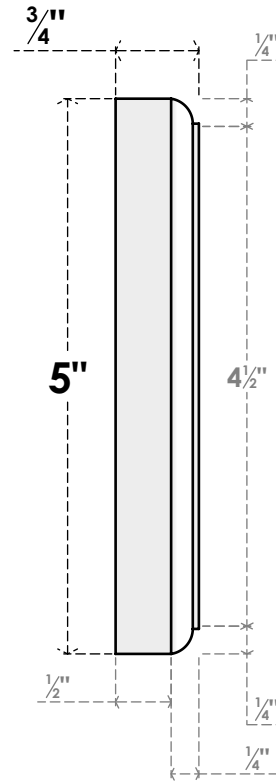

# ROSP050X050X075SDG04

5"W X 5"H X 3/4"P STANDARD SEDGWICK BULLSEYE ROSETTE WITH ROUNDED EDGE, ARCHITECTURAL GRADE PVC

**FRONT**

**SIDE**

EKENA MILLWORK  
2300 WEST MAIN ST.  
CLARKSVILLE, TX 75426  
TOLL FREE: 866-607-0453  
WWW.EKENAMILLWORK.COM

### NOTES

1. INSTALLATION TO BE COMPLETED IN ACCORDANCE WITH MANUFACTURER'S SPECIFICATIONS.
2. DRAWING MAY NOT BE TO SCALE
3. THIS DRAWING IS INTENDED FOR DESIGN AND PLANNING PURPOSES ONLY.
4. ALL INFORMATION CONTAINED HEREIN WAS CURRENT AT THE TIME OF DEVELOPMENT BUT MUST BE REVIEWED AND APPROVED BY THE PRODUCT MANUFACTURER TO BE CONSIDERED ACCURATE.
5. ARCHITECTURAL GRADE PVC PRODUCTS ARE MADE FROM EXPANDED CELLULAR PVC AND COME NATURALLY WHITE BUT MAY BE PAINTED