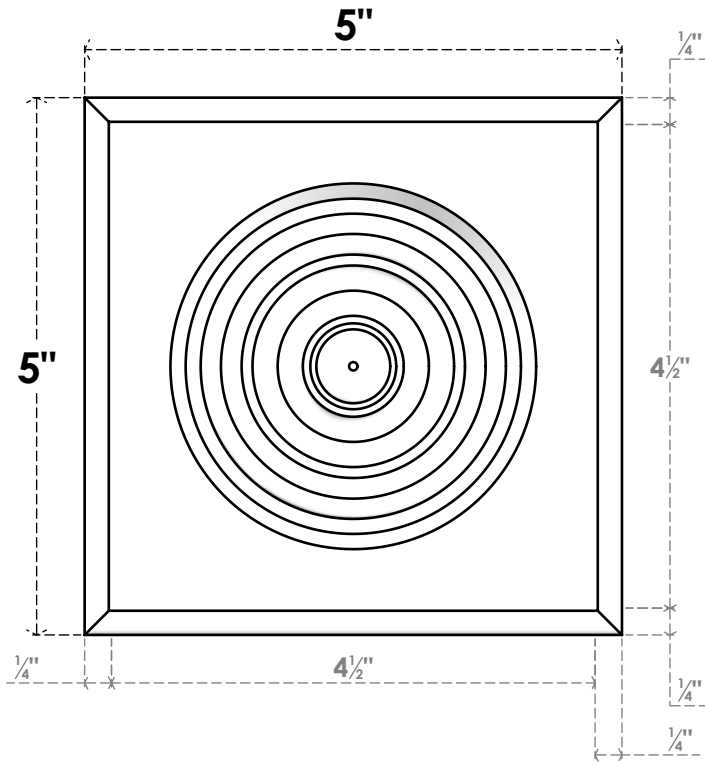

# ROSP050X050X075SDG04

5"W X 5"H X 3/4"P STANDARD SEDGWICK BULLSEYE ROSETTE WITH ROUNDED EDGE, ARCHITECTURAL GRADE PVC

**FRONT**

**SIDE**

EKENA MILLWORK  
2300 WEST MAIN ST.  
CLARKSVILLE, TX 75426  
TOLL FREE: 866-607-0453  
WWW.EKENAMILLWORK.COM